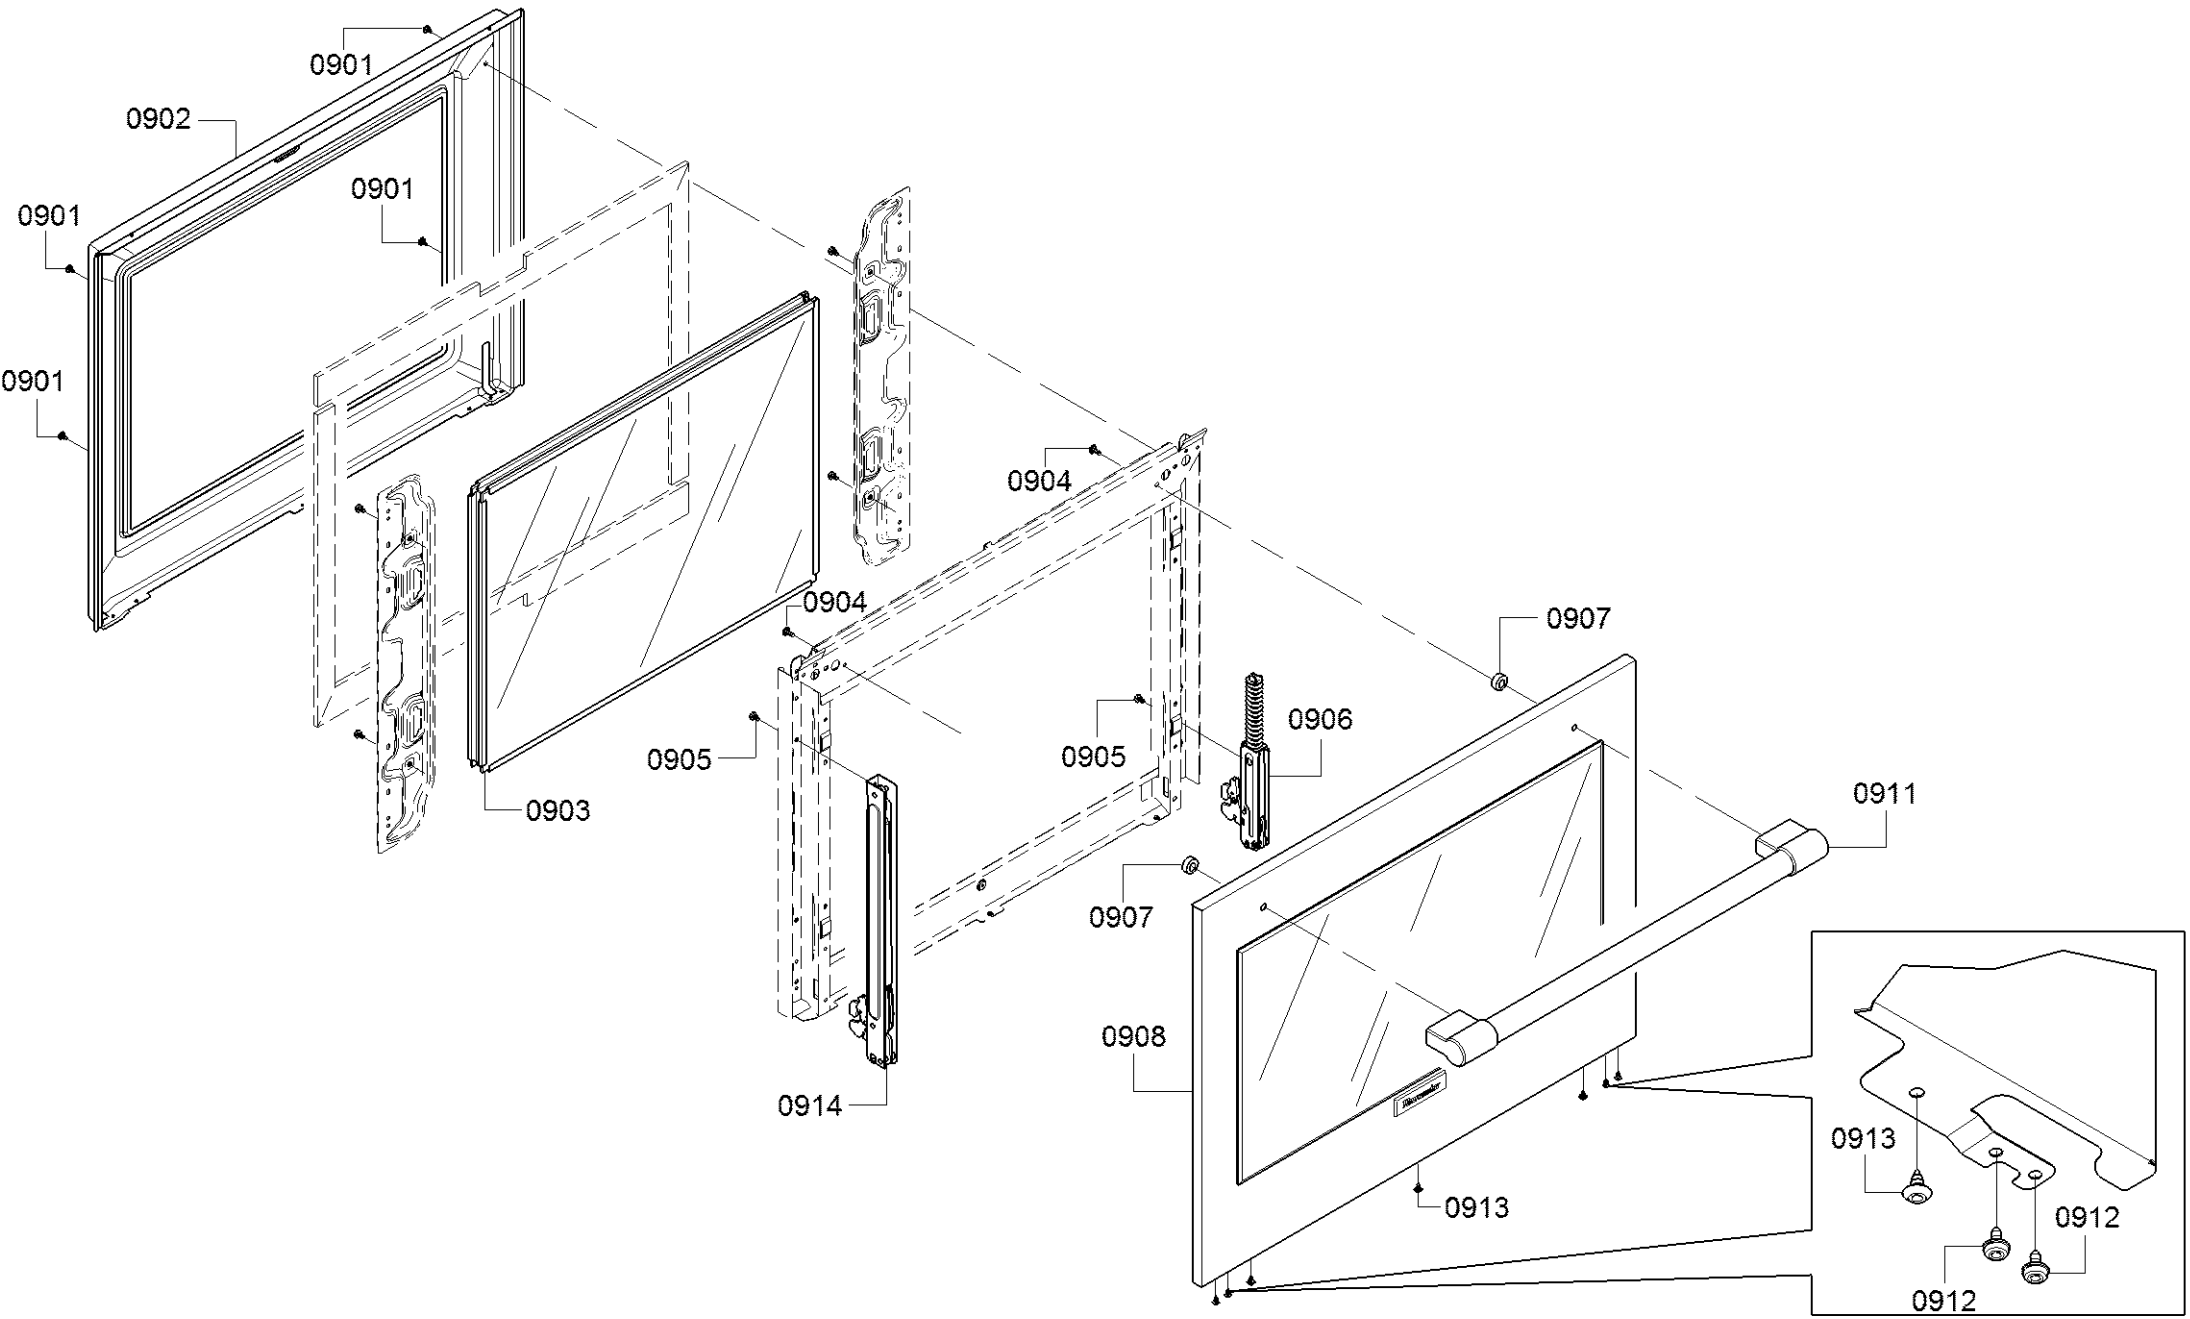

<b>Position ID</b>	<b>Part number.</b>	<b>Replaces:</b>	<b>Description</b>
1105	11028125		Wire rack
1106	11013689		Grill tray
1108	12022200		Meat Probe
1109	11028183		Rotary spit
1110	11029582		Support
1111	11024904		Broiler Pan (Set of 2)
1112	11024903		Tray for Broiler Pan (For Use With 11024904)
1101	00577552		Unperforated Steam Oven Pan (Small)
1102	00577553		Perforated Steam Oven Pan (Small)
1103	00777111		Wire Rack for Steam Ovens
1104	00577330	11029049	Unperforated Steam Oven Pan (Extra Large)
1113	00623653		Sponge for Steam Convection Ovens

Position ID	Part number.	Replaces:	Description
0501	11030417		Water tank
0503	12020091		Control module
0507	12026444		Support
0508	12005172		Hose
0509	10009772		Valve
0510	12005171	12020145	Hose
0511	12026450		Pump
0513	12026451		Bracket
0514	11030851		Hose
0515	11030321		Holder
0517	10010139		Connecting stud
0518	10010140		Cable strap
0516	00415812		Retaining washer

Position ID	Part number.	Replaces:	Description
0703	10009106		Spacer
0707	12024390		Latch
0712	11022941		Cable harness
0704	00798843		Trimplate
0705	00798849		Air duct
0706	00631344	10012286	Limiter-temperature
0708	00758203		Plate
0709	00620814		Screw
0710	00631345		Screw
0711	00631617		Clip
0701	10019750		Fan