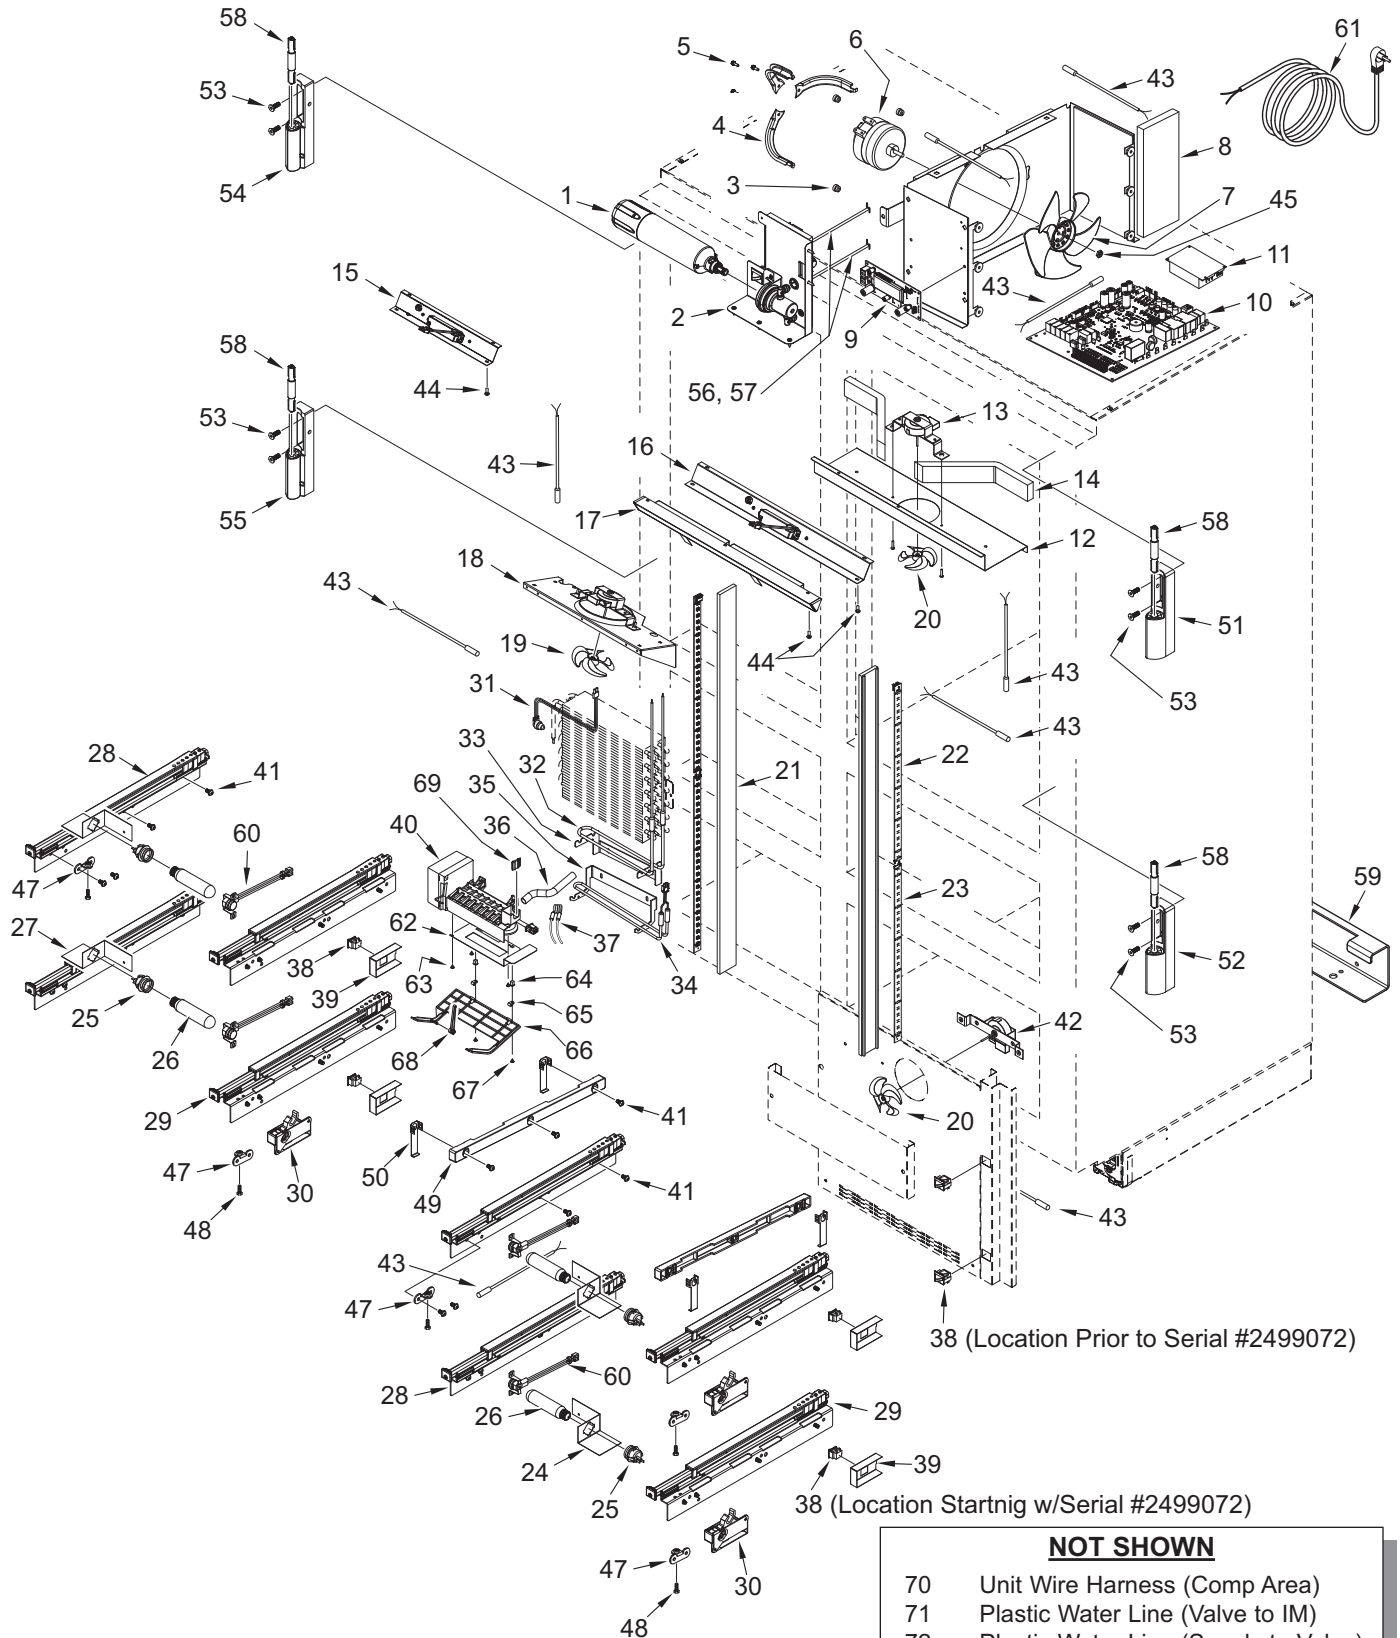

648PRO MECHANICAL VIEW

NOT SHOWN	
70	Unit Wire Harness (Comp Area)
71	Plastic Water Line (Valve to IM)
72	Plastic Water Line (Supply to Valve)
73	Anti-Tip Hardware Packet