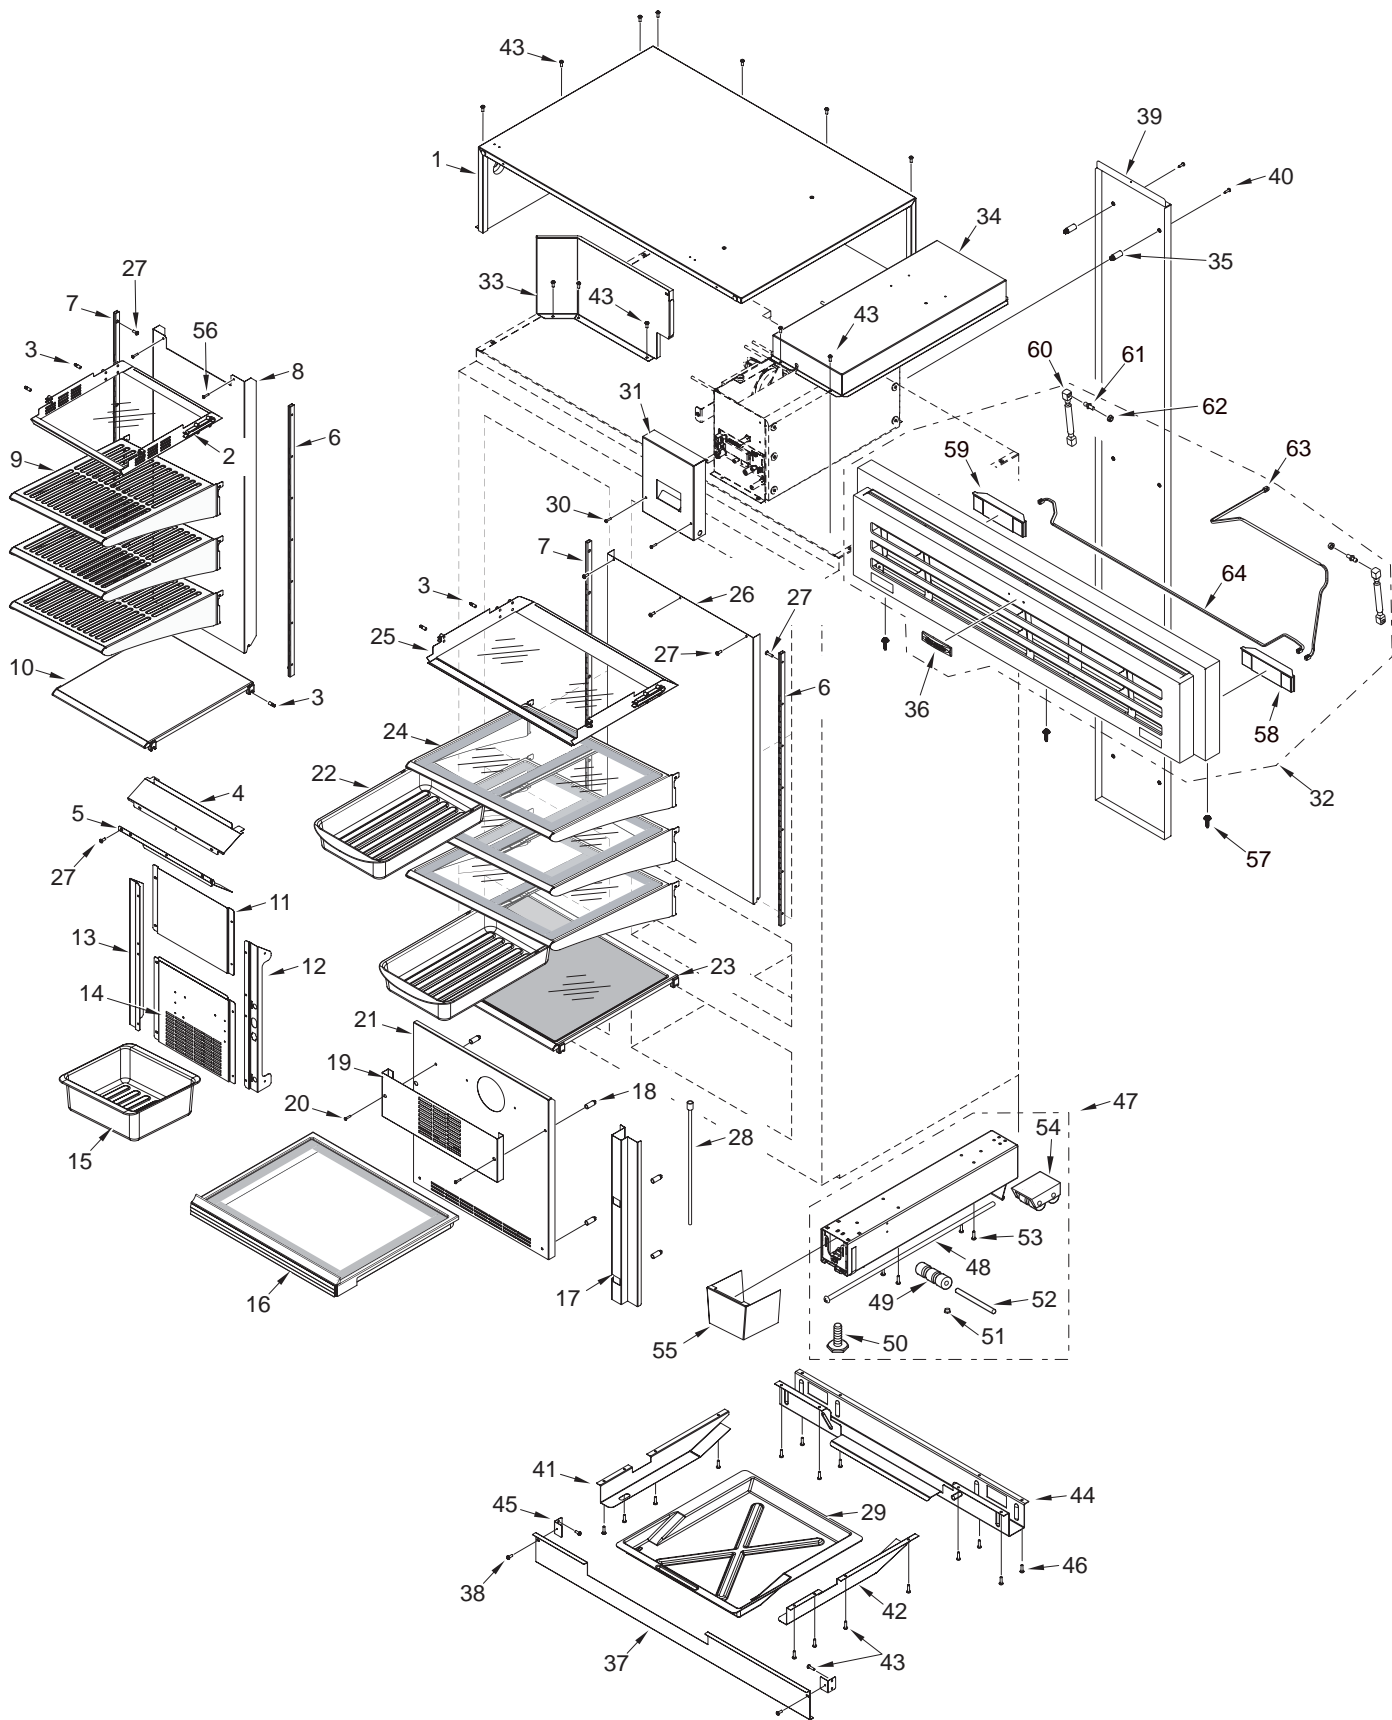

648PRO SEALED SYSTEM PARTS LIST

<u>Ref #</u>	<u>Part #</u>	<u>Description</u>
1	6110860	Bolt, 5/16-18 X1-3/4 Hex HD
2	6240050	Washer, Flat 5/16"
3	3150010	Rubber Grommet, Small, 5/8"
4	6160030	Spacer, 5/16 x 7/16 x 5/8"
5	4204741	Pckg, Comp Fre VEGY (V-Spd) SVCE (Includes Inverter)
6	7003828	Inverter, VEGY Compressor Svce
7	4201880	Compressor, Ref. (Service)
	NOTE:	VARIABLE SPEED COMPRESSOR NOT AVAILABLE FOR SERVICE.
	3112211	Electrical Assy, EMU30HSC (Used w/Production EMU30HSC Comp)
	3112500	Capacitor, 12MF (Used w/Production EMU30HSC Comp)
	3111370	Relay, EMB 1351400 OR 213514008 (Used w/Service Comp)
	3111410	Overload, (4TM734LFB) (Used w/Service Comp)
8	4231031	Shroud Assy, Condenser Fan
	3120490	Condenser, Dual
9	6201670	Screw, #8 Rivgrip
10	4211830	Evaporator Assembly
	3130640	Evaporator, Ref
	4251620	Heat Exch Assy, Ref Evap
11	4211830	Evaporator Assembly
	3130640	Evaporator, Ref
	4251620	Heat Exch Assy, Ref Evap
12	4290461	Valve Assy, Aweco Svce
13	6201930	Screw, 8-18 X 5/8 6 Lobe PH
14	3421410	Drain Pan Heater Loop Support
15	2600138	Drain Pan Htr Loop
16	3320780	Spacer, Foam Evap
17	3320770	Spacer, Foam Evap
18	4211821	Evap Assy, Fre Svce
	3130760	Evaporator, Fre
	4251630	Heat Exch Assy, Fre Evap
19	6231800	Tape, Foam XLPE
20	3014230	Filter-Drier, High Side
21	3014100	Drier, Suct Line (Service Only)
22	7003829	Inverter, VEMY3 Compressor Svce. (Use w/Production VEMY3 V-Speed Ref Comp)
23	3520500	Tube, Fitting Tee-5/16"ID

648PRO COSMETIC VIEW