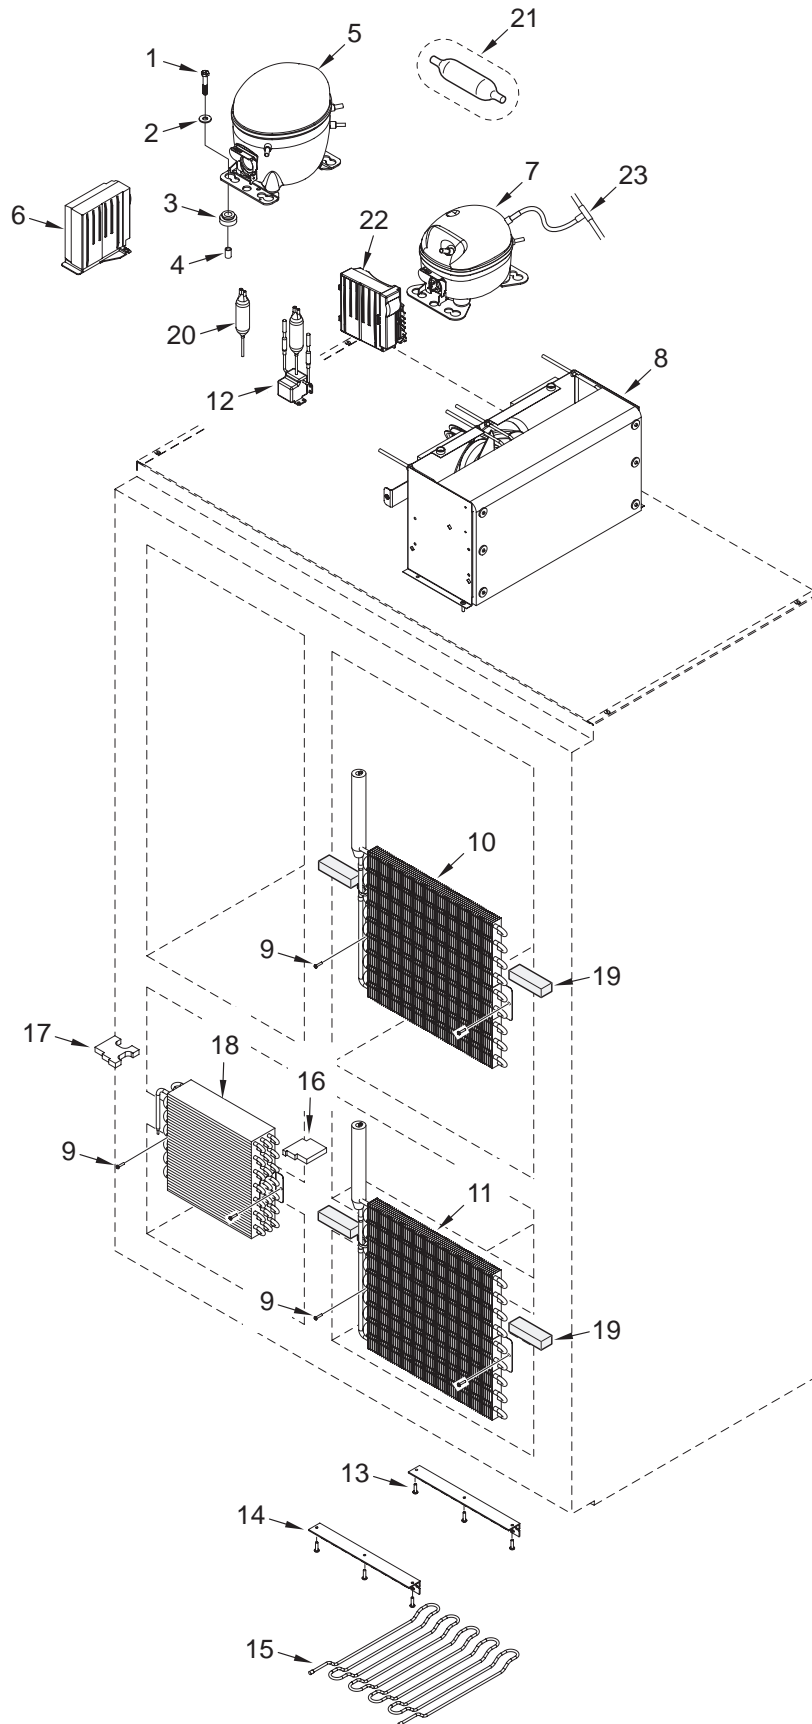

648PRO MECHANICAL PARTS LIST

<u>Ref #</u>	<u>Part #</u>	<u>Description</u>	<u>Ref #</u>	<u>Part #</u>	<u>Description</u>
1	4204490	Pckg, Water Filter Replacement	35	0262980	Bracket, Drain Trough Heater
	NOTE:	SPCL ORDER, CONTACT FACTORY	36	3024350	Tube, Icemaker Fill
2	4290501	Bracket Assy, Water Filter Svce	37	4204800	Rplcmnt, Fill Tube Heater
	3060130	SPST Fan/Icemaker Switch	38	3060140	SPST Light Switch
	3090410	Manifold, Water Filter	39	0213210	Box, Switch
	7004265	Valve, Water Quick Connect Svce	40	7002742	Icemaker Assy, Svce
3	3220360	Grommet, Mtg Brkt	41	6201600	Screw, 1/4-20X5/8 Sems But Hd
4	0261150	Bracket, Cond Fan Mtg	42	4220681	Fan Assy, Evap Svce
5	6201580	Screw,#8-36 X 1/2 Nylon Patch	43	4204740	Therm Assy, Svce
6	4200740	Motor Pkg, Cond Fan	44	6201670	Screw, #8 Rivgrip
7	3150800	Blade, Con denser Forward-SW	45	6150410	Nut, 1/4-20
8	3320790	Spacer, Foam Cond	47	3414630	Adjuster,Drawer Vertical
9	7004114	Display, Servicer Svce (RoHS)	48	6110160	Bolt, 1/4X3/4", Hex Head SS
10	7002647	Control, Board Main Svce	49	3470420	Guide, Crisper Lid
11	3016040	Power Supply, DC	50	3451130	Clip, Crisper Guide
12	4220721	Evap Assy, Ref Fan Shroud Srvc	51	4152255	Hinge Assy, Cab Upr Ref Svce
	0213140	Shroud, Ref Upr Fan		3060570	Switch, Door Light
13	4220691	Fan Assy, Ref Evap Svce		3541290	Plate, Door Hinge Adjust
14	3320690	Seal, Foam Air		6201680	Screw, Set 5/16-24 X 3/4
15	4163061	Light Assy, Fre Svce	52	4152256	Hinge Assy, Cab Lwr Ref Svce
16	4163051	Light Assy, Ref Svce		3541290	Plate, Door Hinge Adjust
17	3015900	Control, Keypad Interface (Glass Door)		6201680	Screw, Set 5/16-24 X 3/4
	3016070	Control, Keypad Interface (Solid Door)	53	6110880	1/4-20 X 1-1/2 Machine Screw
18	4220741	Evap Assy, Fre Fan Shroud Svce	54	4152257	Hinge Assy, Cab Upr Fre Svce
	4220711	Fan Assy, Fre Evap Svce		3060570	Switch, Door Light
19	3150990	Blade, Fre 130mm 4 Pedal		3541290	Plate, Door Hinge Adjust
20	3151000	Blade, Fre 130MM 4 Pedal Black		6201680	Screw, Set 5/16-24 X 3/4
21	3250200	Breaker Strip, Light Diffuser	55	4152258	Hinge Assy, Cab Lwr Fre Svce
22	3030240	Light Strip, LED (top)		3541290	Plate, Door Hinge Adjust
23	3030250	Light Strip, LED (bottom)		6201680	Screw, Set 5/16-24 X 3/4
24	0262480	Bracket, Light (See SN Breaks)	56	3026050	Tube,Plastic Water
	0263250	Bracket, Light (See SN Breaks)	57	3026180	Tube,Plastic Water Supply
25	3050260	Socket, Light Med Base	58	7002281	Pin, Hinge Assy Svce
26	3030180	Light Bulb, 40 Watt T-10 #48709	59	7002349	Bracket, Anti-Tip Svce
27	0262720	Bracket, Light (See SN Breaks)		6201790	Fasteners,Anti-Tip Installation
	0263250	Bracket, Light (See SN Breaks)	60	3082200	Terminator, Light
28	4182184	Slide Assy, LH Svce	61	7001796	Power Cord, SVCE
29	4182183	Slide Assy, RH Svce	62	0235711	Bracket, Icemaker
30	3541330	Closer, Drawer	63	6201000	Screw #8-32X3/8 Thread Forming
	6111100	Bolt,#8-32X3/8 6-Lobe TR HD	64	6220220	Screw Grommet, 1/32 x 3/8" SQ
31	3082190	Terminator, Defrost Alum	65	6120280	Clamp, Tube Nylon 3/16"
32	4204790	Rplcmnt, Defrost Heater	66	3140300	Arm, Icemaker Cntrl
33	0262990	Bracket, Defrost Heater	67	6201890	Screw, #8-15X3/8 6 Lobe Trhd
34	4204810	Rplcmnt, Trough Heater	68	3421070	Rod, Connecting
			69	3140360	Fill Cup Plug

NOT SHOWN

70	7004093	W/H, Unit Svce (in Compressor Area)
71	3026050	Tube,Plastic Water
72	3026180	Tube,Plastic Water Supply
73	6201790	Fasteners,Anti-Tip Installation

648PRO SEALED SYSTEM VIEW